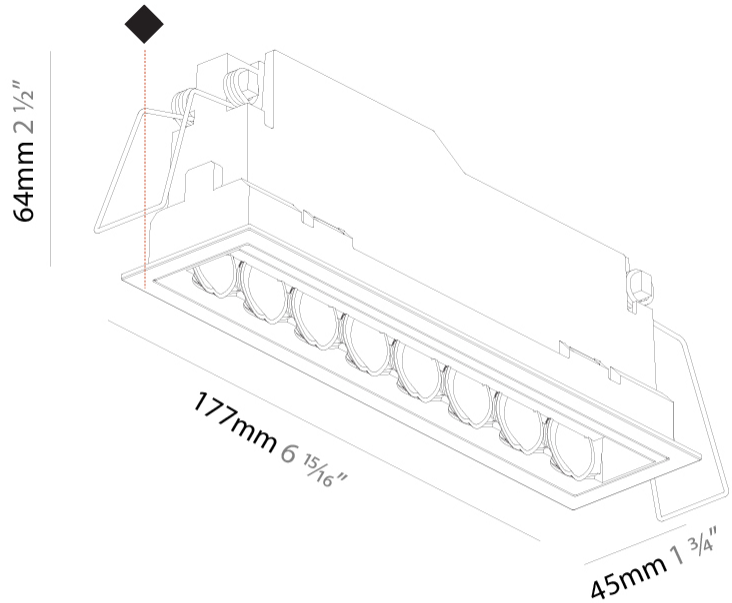

GENERAL

Series: Magiq Hollow Wallwash
Subseries: Magiq Hollow Wallwash
Brand: Prolicht
Division: Architectural
Mounting Type: Recessed
Mounting Location: Ceiling
Subcategory: Wallwash

PHYSICAL

Shape: Rectangle
Length (mm): 177
Length (in): 6 ¹⁵ / ₁₆
Width (mm): 45
Width (in): 1 ³ / ₄
Height (mm): 64
Height (in): 2 ¹ / ₂
Ceiling Thickness (mm): 5 - 30
Ceiling Thickness (in): 1/16 - 1 ³ / ₁₆
Min. Recessing Depth (mm): 100
Min. Recessing Depth (in): 3 ¹⁵ / ₁₆
Light Distribution: Downlight
Fixture Finish: SSR / BKV / CWI / CRY / HAB / UFT / ITA / RUA / FTG / MYG / LOD / PUS / FRO / FUP / KIA / POP / BLS / SPG / MEY / GOH / GUM / CHC / COM / ABZ / JAG / OBR / MOS / ROR
Fixture Material: Aluminum Die Cast
Cut-out Measurements: 170mm / 6 11/16" x 38mm / 1 1/2"

OPTICAL

RATINGS AND CERTIFICATIONS

Certified By: CSA Certified to UL and CSA Standards
IP rating: IP20

100mm
3 ¹⁵/₁₆"

5 - 30 mm
³/₁₆" - 1 ³/₁₆"

170mm x 38mm
6 ¹¹/₁₆" x 1 ¹/₂"

MAGIQ HOLLOW WALLWASH RECESSED

A35582-

Shape: Rectangle
 Length (mm): 177
 Length (in): 6 ¹⁵/₁₆
 Width (mm): 45
 Width (in): 1 ³/₄
 Height (mm): 64
 Height (in): 2 ¹/₂
 Ceiling Thickness (mm): 5 - 30
 Min. Recessing Depth (mm): 100
 Min. Recessing Depth (in): 3 ¹⁵/₁₆
 Light Distribution: Downlight
 Weight (kg): 0.395
 Weight (lbs): 0.87
 Fixture Finish: SSR / BKV / CWI / CRY / HAB / UFT / ITA / RUA / FTG / MYG / LOD / PUS / FRO / FUP / KIA / POP / BLS / SPG / MEY / GOH / GUM / CHC / COM / ABZ / JAG / OBR / MOS / ROR
 Holder Finish: WHI / BLK
 Fixture Material: Aluminum Die Cast